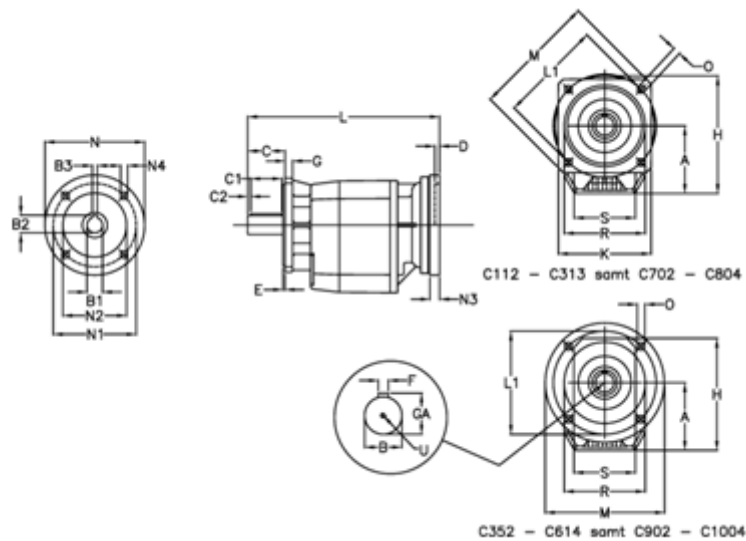

Article number: 40600760682425

Description: Helical gearbox
C704F-606,8-P71B5

Measures

A = 208.0	D = 4.5	L1 = 300	R = 262
B = 60	E = 5	M = 350	S = 250
B1 = 14	F = 18	N = 160	U = M20x42
B2 = 16.3	G = 17	N1 = 130	
B3 = 5	GA = 64.0	N2 = 110	
C = 120	H = 358.0	N3 = 0	
C1 = 90	K = 300	N4 = M8x16	
C2 = 15	L = 504.5	O = 18.0	